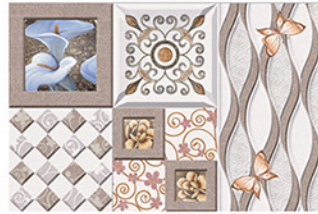

Glossy Finish

450mm x 300mm